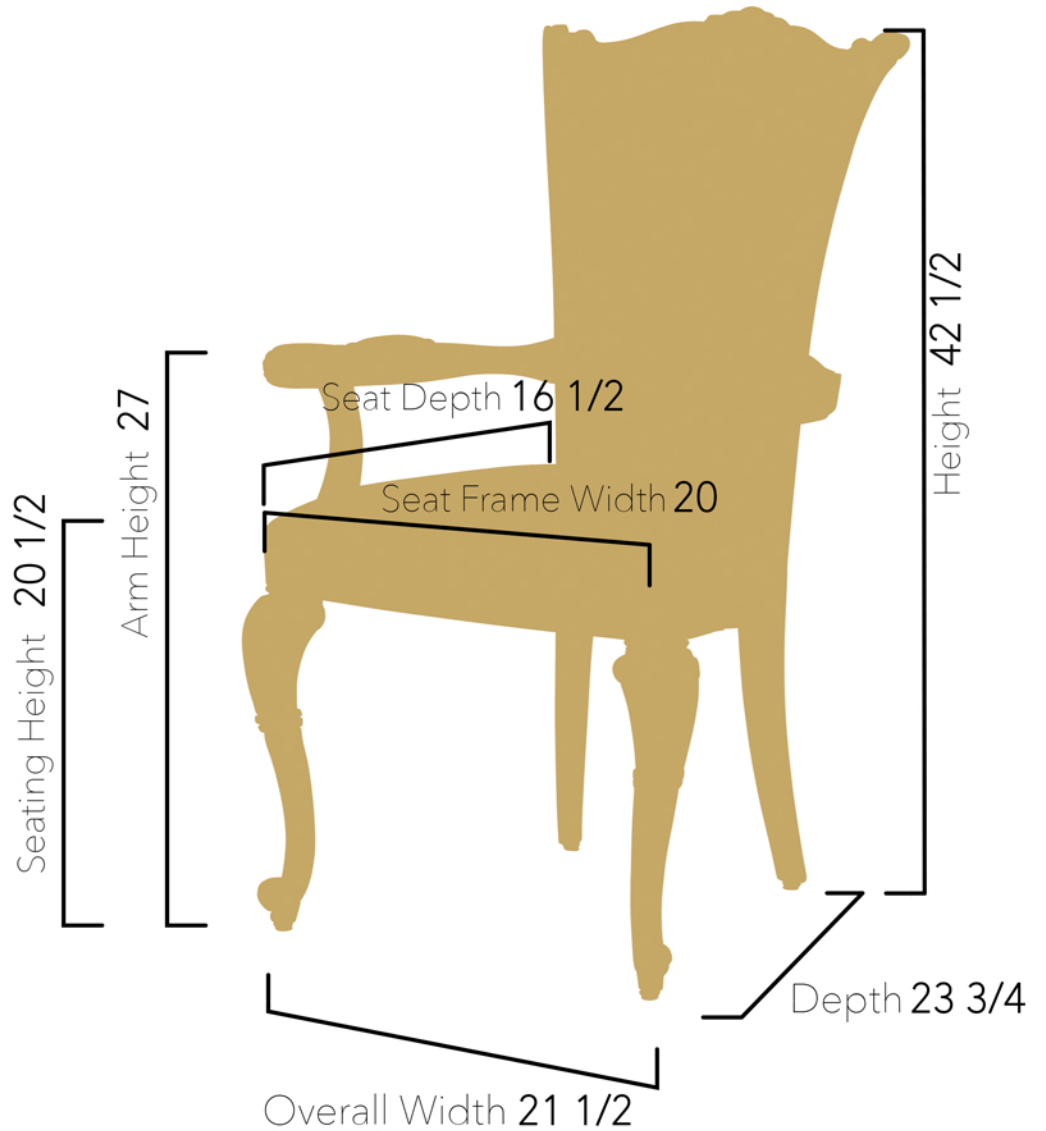

COPENHAGEN ARM

DIMENSION

**FABRIC
 REQUIREMENT**

	TOTAL SOLID FABRIC		TOTAL CENTER PATTERN		SEAT		FOB		BOB		INSIDE WING		LEATHER	
	Mtr	Yard	Mtr	Yard	Mtr	Yard	Mtr	Yard	Mtr	Yard	Mtr	Yard	Sq Mtr	Sq Ft
ARM	1.65	1.8	2.39	2.6	0.80	0.9	0.35	0.39	0.35	0.39			2.9	31.2
SIDE	1.55	1.7	2.25	2.5	0.80	0.9	0.35	0.39	0.35	0.39			2.7	29.1