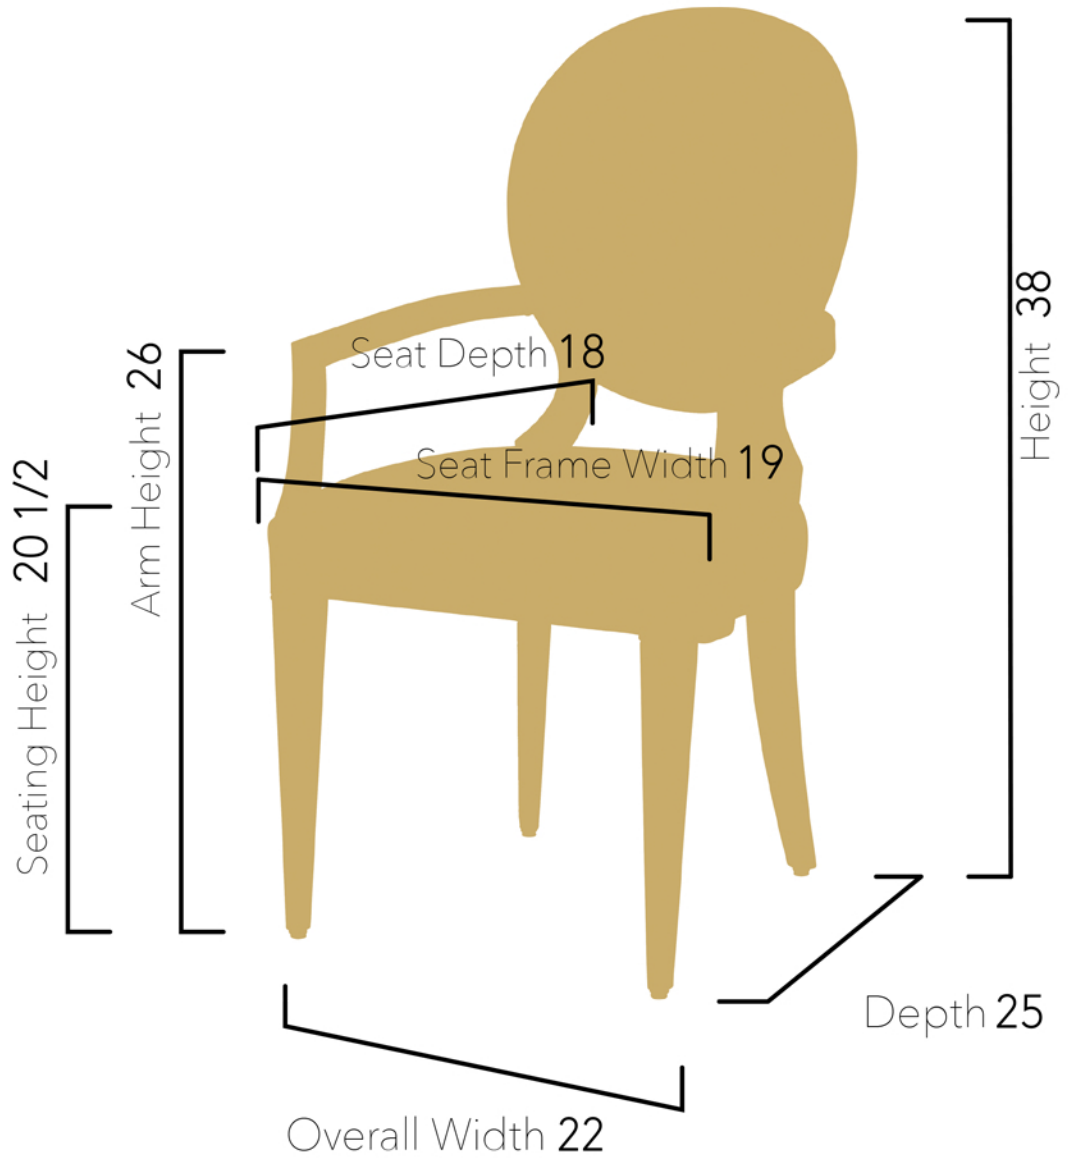

NANCY WOOD ARM

DIMENSION

**FABRIC
 REQUIREMENT**

	TOTAL SOLID FABRIC		TOTAL CENTER PATTERN		SEAT		FOB		BOB		INSIDE WING		LEATHER	
	Mtr	Yard	Mtr	Yard	Mtr	Yard	Mtr	Yard	Mtr	Yard	Mtr	Yard	Sq Mtr	Sq Ft
ARM	1.45	1.6	2.1	2.3	0.80	0.9	0.30	0.33	0.3	0.33			2.6	28.0
SIDE	1.45	1.6	2.1	2.3	0.80	0.9	0.30	0.33	0.3	0.33			2.6	28.0