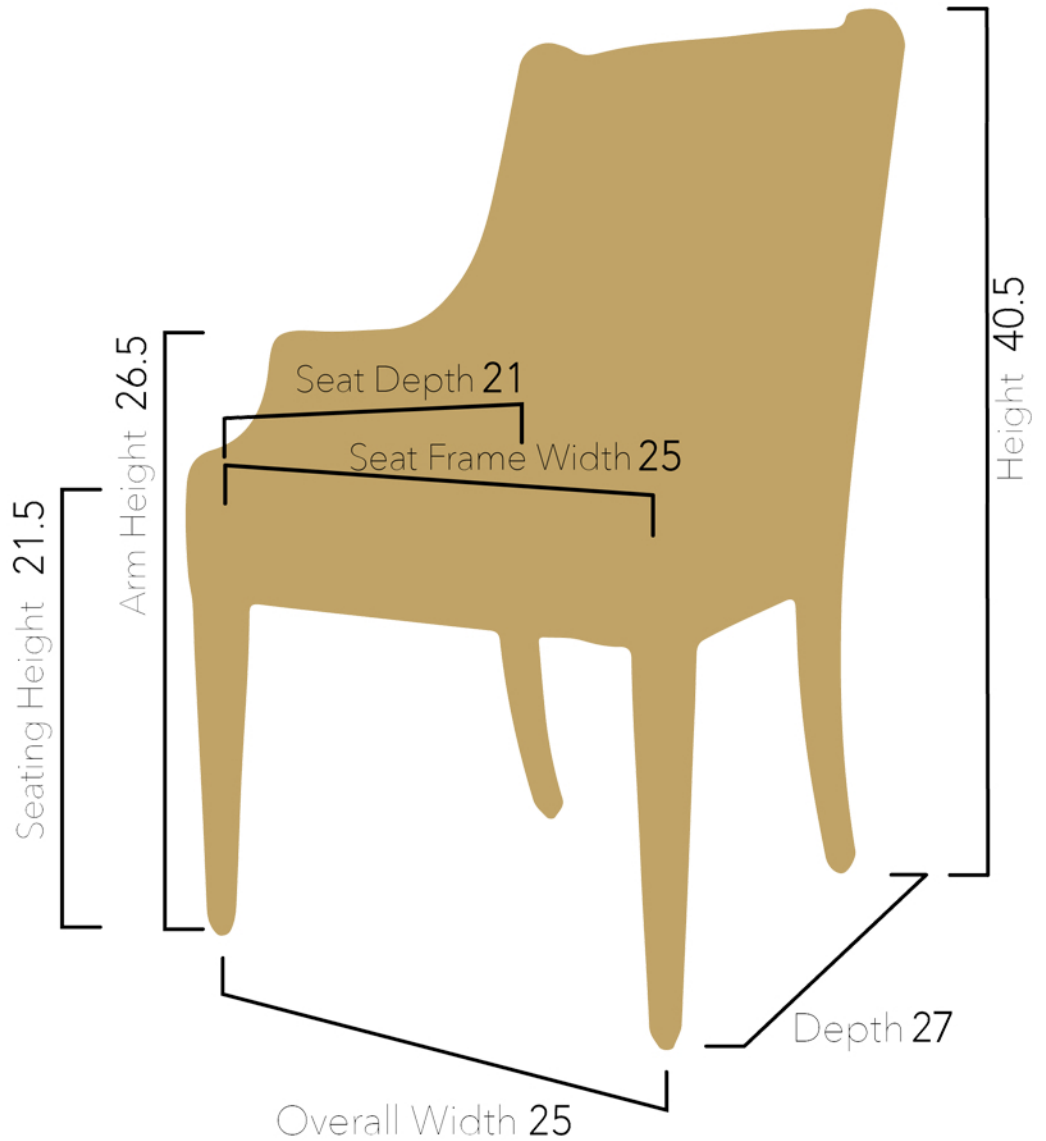

**NEW ORLEANS ARM**

**DIMENSION**

**FABRIC  
 REQUIREMENT**

	TOTAL SOLID FABRIC		TOTAL CENTER PATTERN		SEAT		FOB		BOB		INSIDE WING		LEATHER	
	Mtr	Yard	Mtr	Yard	Mtr	Yard	Mtr	Yard	Mtr	Yard	Mtr	Yard	Sq Mtr	Sq Ft
ARM	4.90	5.4	7.1	7.8	0.80	0.9	2.40	2.64	1.7	1.87	1.40	1.54	9.0	96.9