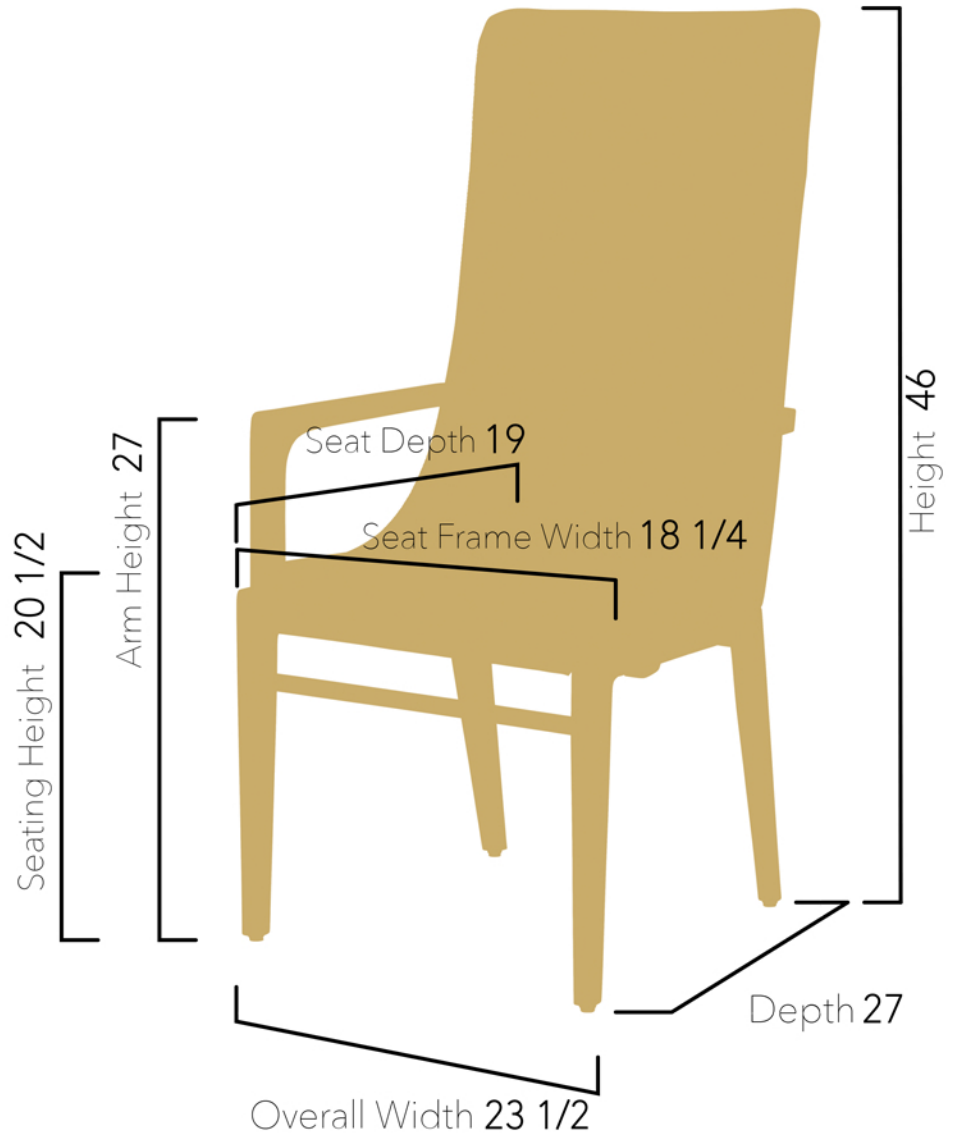

**PASADENA 117 ARM**

**DIMENSION**

**FABRIC  
 REQUIREMENT**

	TOTAL SOLID FABRIC		TOTAL CENTER PATTERN		SEAT		FOB		BOB		INSIDE WING		LEATHER	
	Mtr	Yard	Mtr	Yard	Mtr	Yard	Mtr	Yard	Mtr	Yard	Mtr	Yard	Sq Mtr	Sq Ft
ARM	3.10	3.4	4.5	4.9	0.40	0.4	0.35	0.39	1.7	1.87	0.65		5.6	60.3
SIDE	3.10	3.4	4.5	4.9	0.40	0.4	0.35	0.39	1.7	1.87	0.65		5.6	60.3